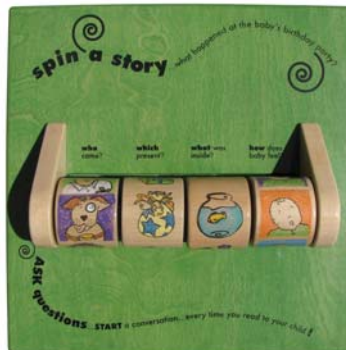

Convex mirror fascinates young children! Plus a kaleidoscope viewer adds a new perspective that is sure to entertain and delight. A perennial favorite among babies too!

Hungry Caterpillar Match ▶

Pegs can be matched between the caterpillars’ tummies in many combinations (by color, shapes, type, etc.) Removable backs allow libraries to add their own content!

◀ Spinning Stories

Each spinner has four pictures, creating dozens of stories about a baby’s party. Who came? Which present did they bring? What was inside? How did the baby react? Encourage talking and playing with this panel with no one “right” answer.