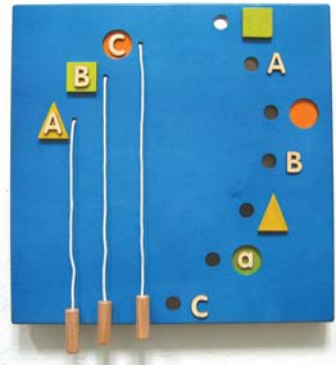

◀ One to Many Match

One-to-many matching game teaches shapes, color, letter recognition, critical thinking, sequencing, and fine motor skills. Encourages interaction between caregivers and children—with many ‘right’ answers!

Dancing People ▶

Handcrafted hardwood figures dance. Teaches cause and effect; when one is pulled down, the other figure jumps up. Sing a song: “Head, Shoulders, Knees and Toes, Knees and Toes”