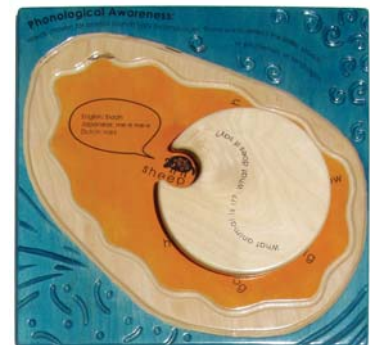

Baby on the Bus ▶

Designed after the favorite song, baby rubs his eyes. Encourages caregiver and child to sing along with the text content on the panel. Great as part of a "Wheels on the Bus" set, especially for a book mobile.

◀ Hickory Dickory Dock Clock

Ideal for a range of ages, the clock features two turning wheels, basic number identification, and eventually learning to tell time. Nursery rhyme text wraps around clock face and a mouse turns to run up and down the clock!