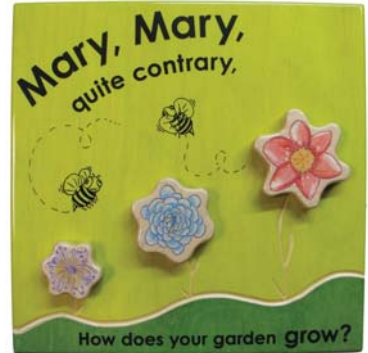

Mary, Mary Panel ▶

A sweet, simple panel to encourage the nursery rhyme. Flowers spin and bees bumble! The littlest patrons enjoy the three sizes of flowers to spin.

Nature Matching ▶

Many-to-many matching game between objects found in nature from your community! Encourages interaction between caregivers and children—with many 'right' answers! This panel can be customized for your community, contact us for collection instructions.