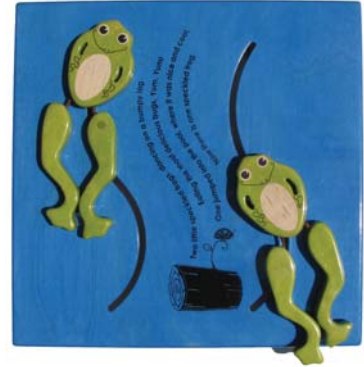

◀ Hickory Dickory Dock Clock

Ideal for a range of ages, the clock features two turning wheels, basic number identification, and eventually learning to tell time. Nursery rhyme text wraps around clock face and a mouse turns to run up and down the clock!

503 730 9941

◀ LEED Panel

Highlight the renewable resources and eco-friendly materials used in your library with an educational matching game about reducing, reusing, and recycling. Standard panel includes denim insulation, flax seed linoleum, rubber tile, and recycled glass tile.

Dancing Frogs ▶

Handcrafted hardwood figures dance. Teaches cause and effect; when one is pulled down, the other figure jumps up. Sing a song: "Two little speckled frogs..."

◀ Riddle Spinner

Set up a riddle station with the Riddle Spinner panel! This activity is great for shelving end panels and areas that target the school-aged audience too! The question as well as the answer can be changed by library staff.